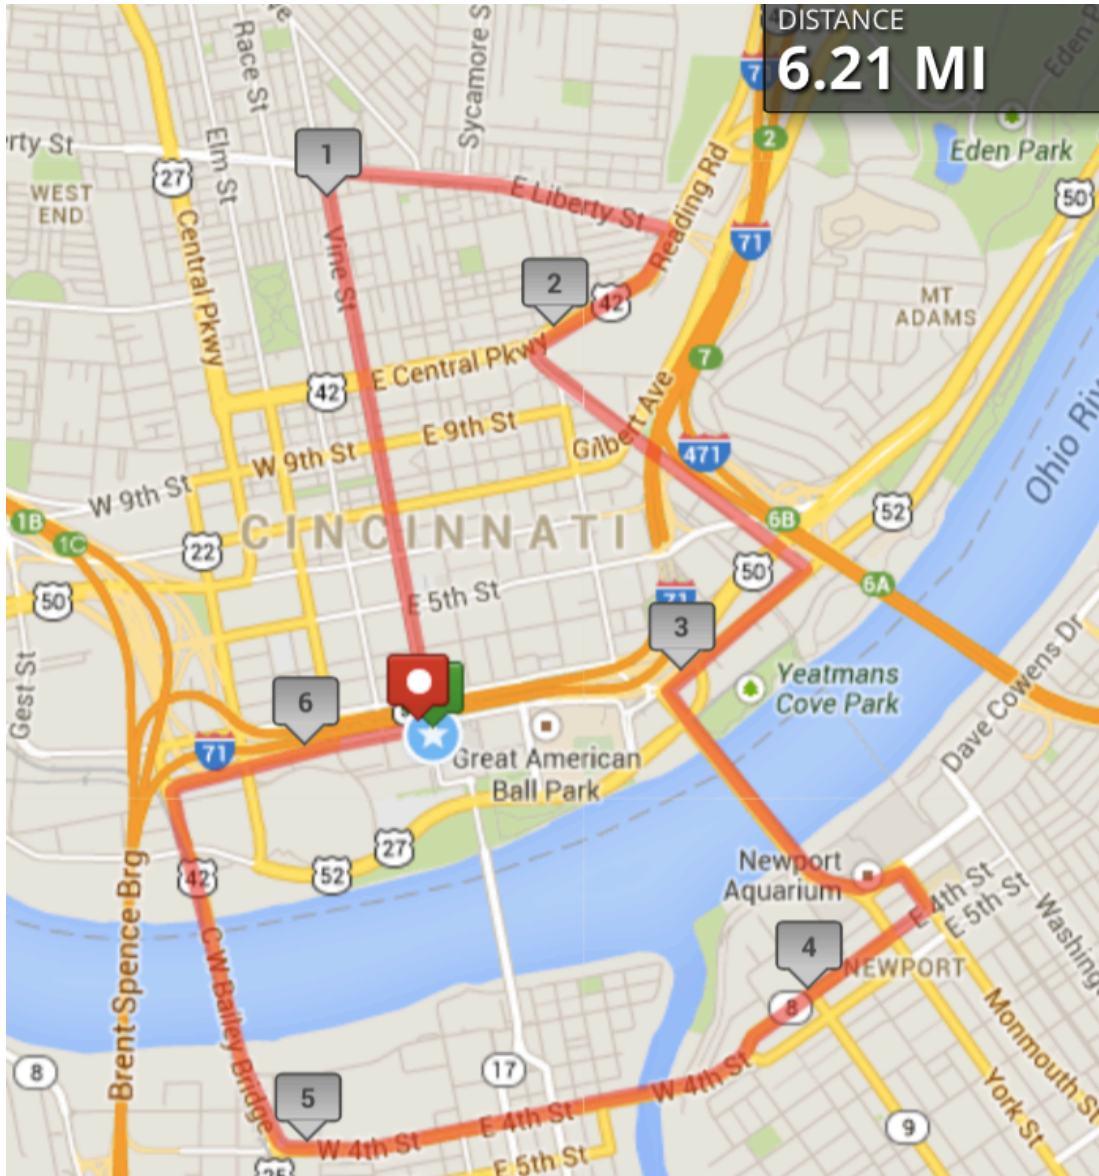

2014 Course:

Cincinnati: Start on Rosa Parks at 2nd > Up Vine > Liberty > Reading > Eggleston > E Pete Rose Way > Taylor Southgate Bridge (Note: crosses streetcar route at Central Parkway & Vine and at 12th & Vine)

Newport: Taylor Southgate Bridge > 3rd > Monmouth > 4th > Licking River Bridge

Covington: Licking River Bridge > 4th > Clay Wade Bailey

Cincinnati: Clay Wade Bailey > 2nd > finish just west of Vine / Rosa Parks